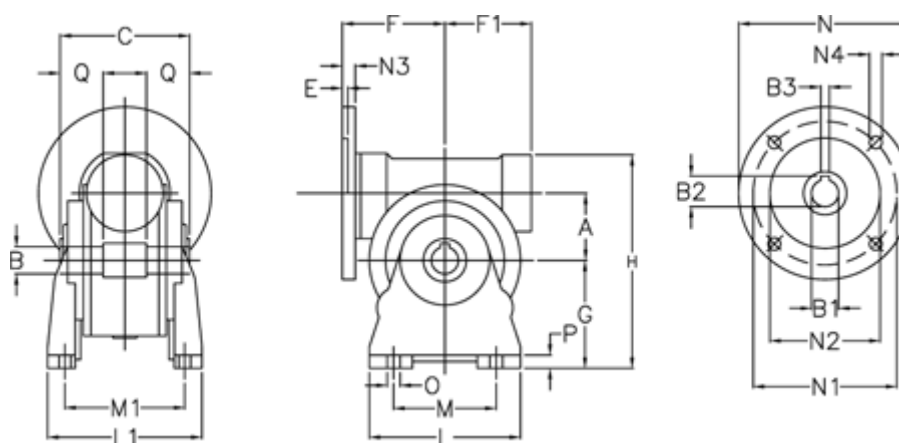

Data Sheet

Article number: 3902185015245

Description: Worm gear
VF 185-A-15-112B5, without lubrication

Measures

A	= 185.4	F1	= 205	N1	= 215
B	= 60 H7	G	= 254	N2	= 180
B1 E7	= 28	H	= 457	N3	= 16
B2	= 31.3	L	= 360	N4	= 13
B3 H9	= 8	L1	= 320	O	= 22
C	= 190	M	= 270	P	= 22
E	= 4	M1	= 251	Q	= 65
F	= 217	N	= 250		